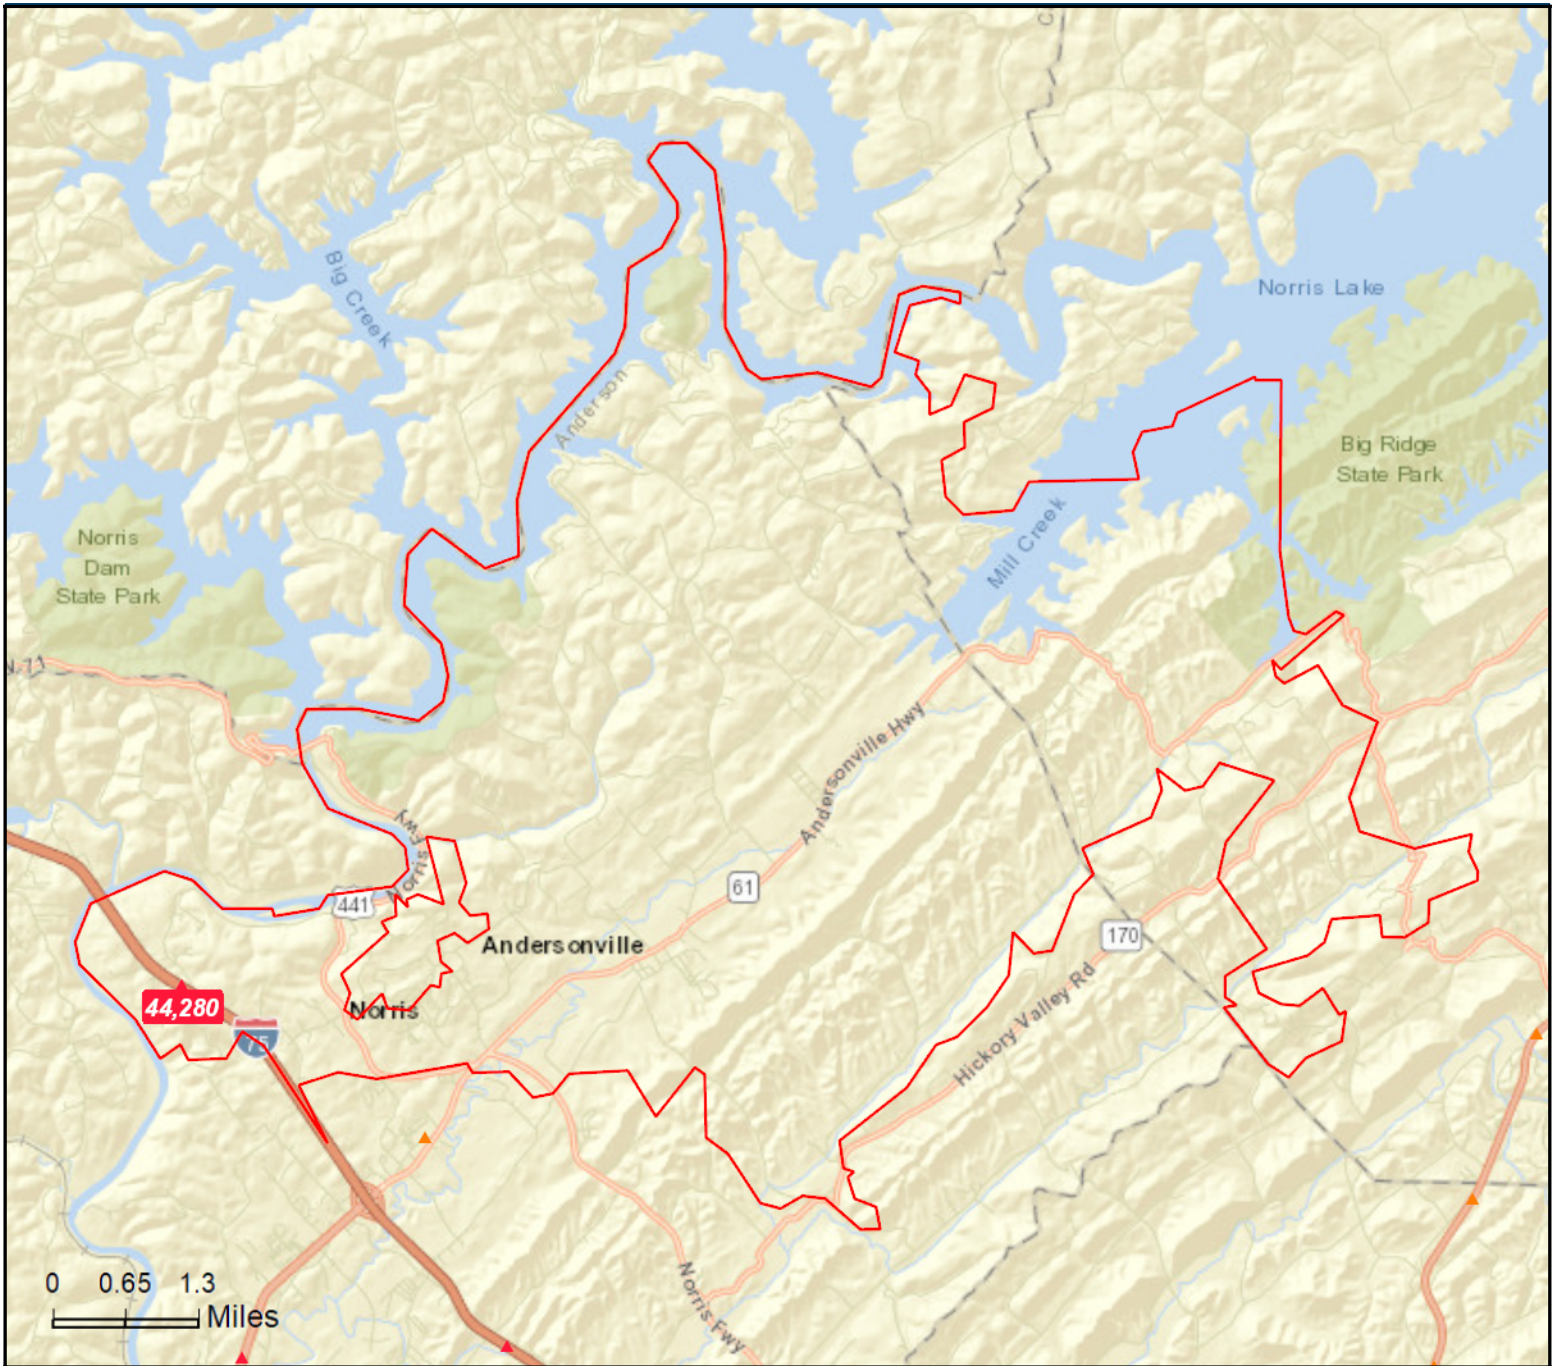

37705 (Andersonville)  
 37705 (Andersonville)  
 Geography: ZIP Code

Prepared by Anderson County Chamber

- Average Daily Traffic Volume**
- ▲ Up to 6,000 vehicles per day
  - ▲ 6,001 - 15,000
  - ▲ 15,001 - 30,000
  - ▲ 30,001 - 50,000
  - ▲ 50,001 - 100,000
  - ▲ More than 100,000 per day