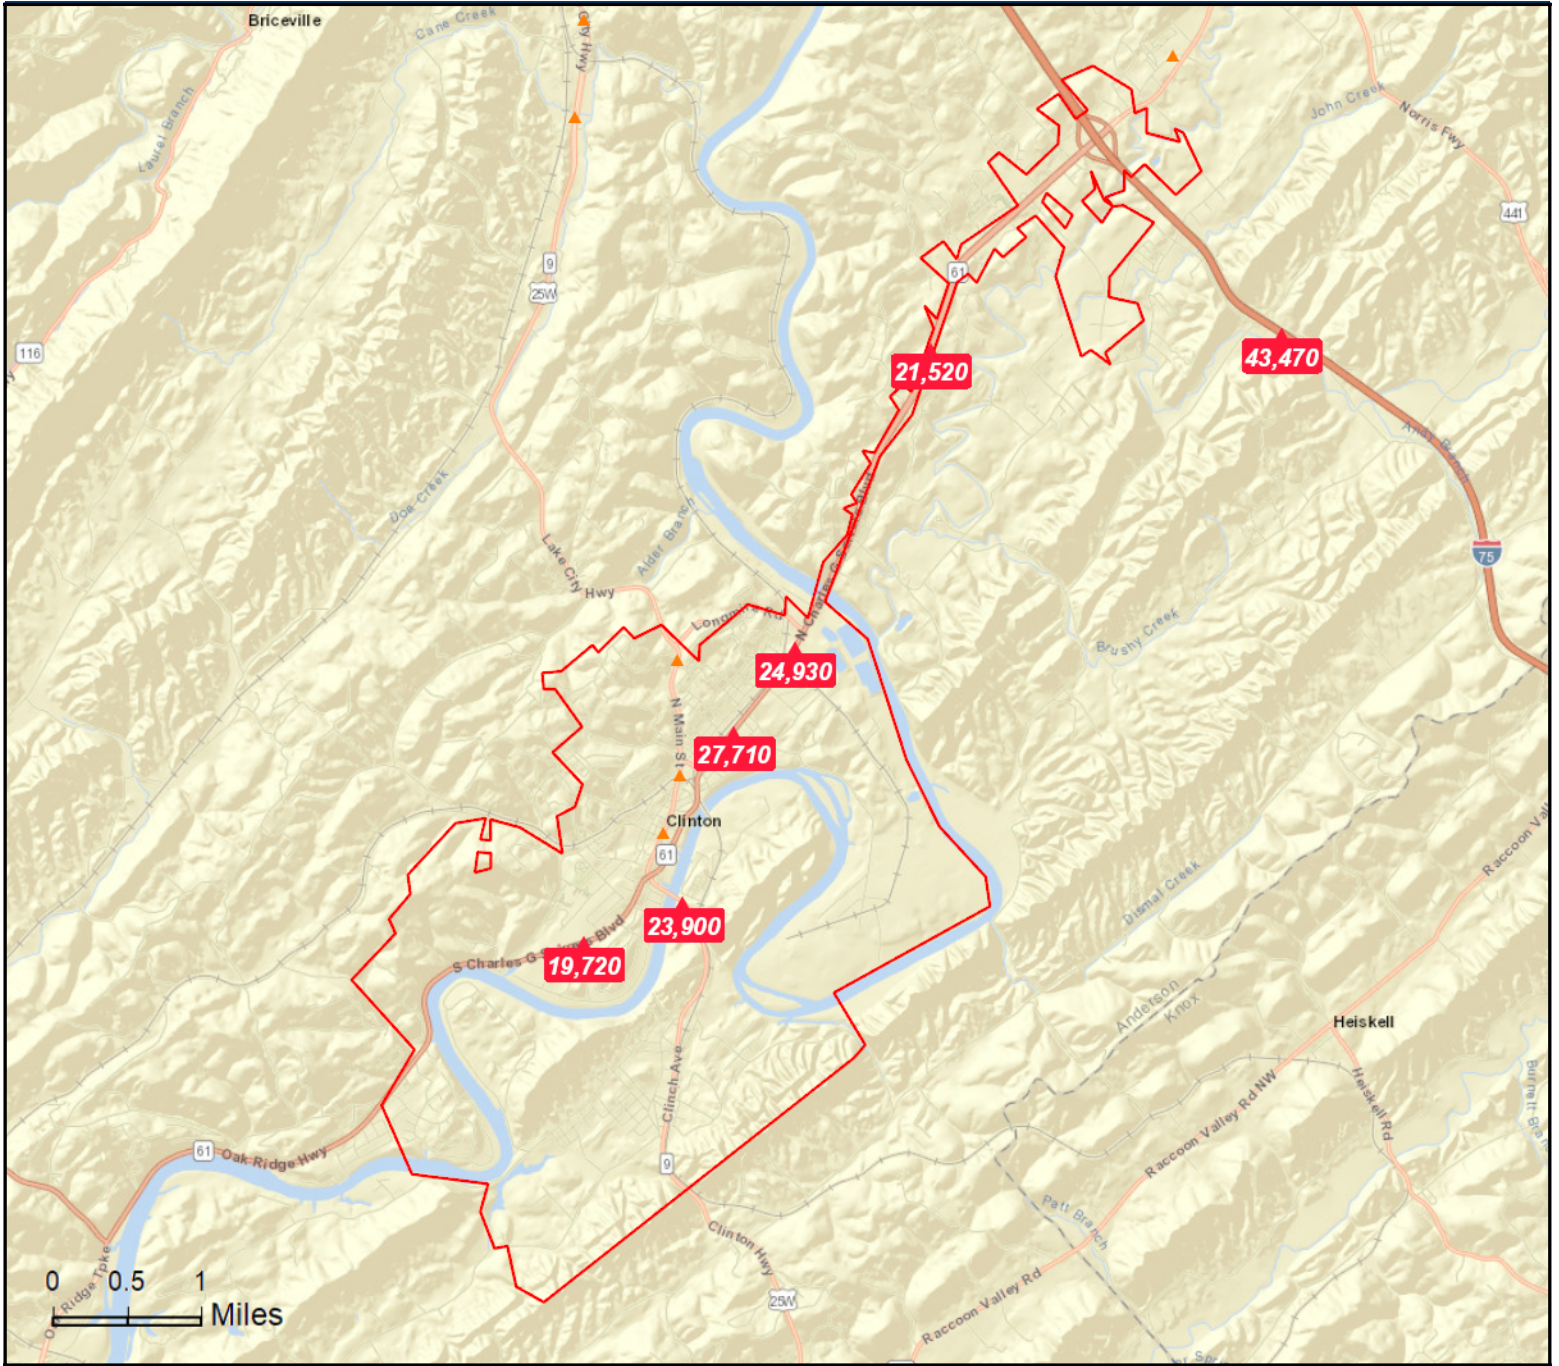

Clinton City, TN 2
 Clinton City, TN (4715580)
 Geography: Place

Prepared by Anderson County Chamber

- Average Daily Traffic Volume**
- ▲ Up to 6,000 vehicles per day
 - ▲ 6,001 - 15,000
 - ▲ 15,001 - 30,000
 - ▲ 30,001 - 50,000
 - ▲ 50,001 - 100,000
 - ▲ More than 100,000 per day