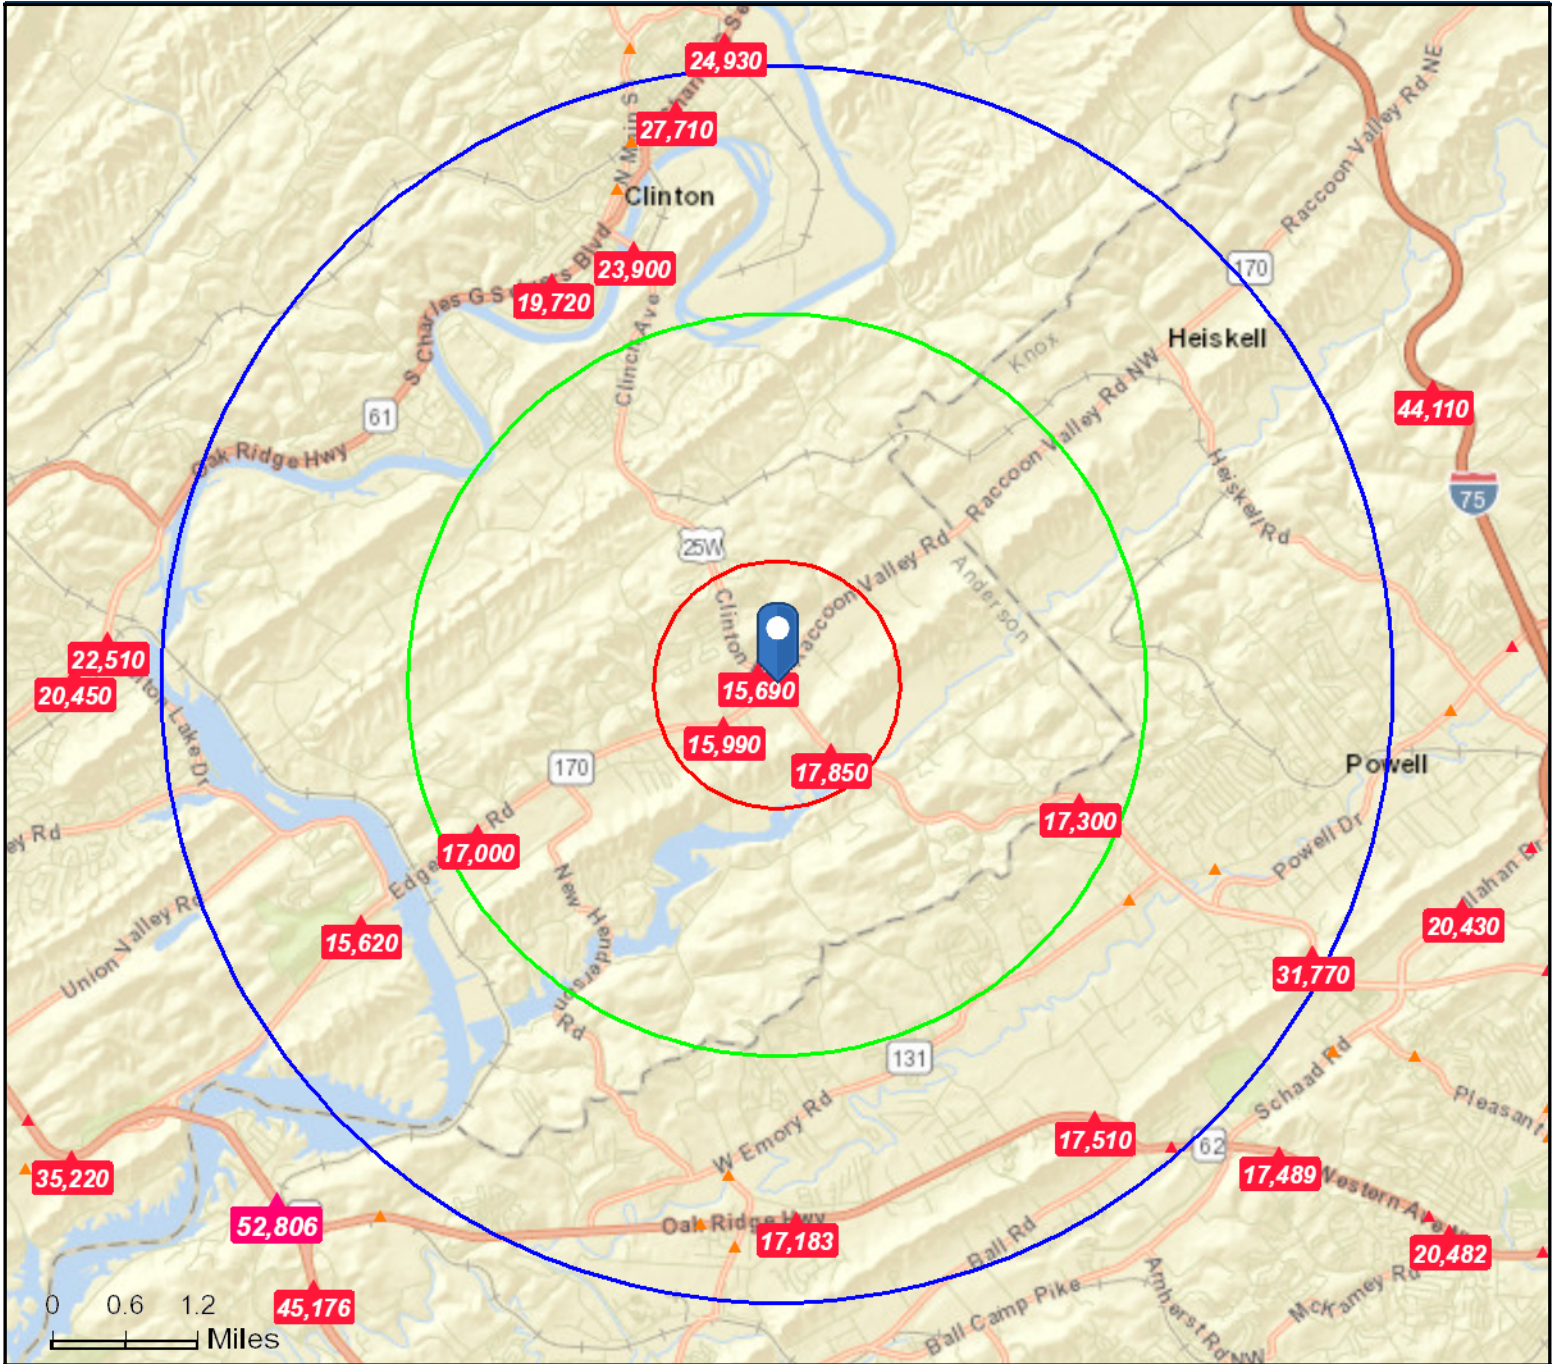

Claxton, TN 37849
 TN-170, Powell, Tennessee, 37849
 Rings: 1, 3, 5 mile radii

Prepared by Anderson County Chamber
 Latitude: 36.04219
 Longitude: -84.11035

- Average Daily Traffic Volume**
- ▲ Up to 6,000 vehicles per day
 - ▲ 6,001 - 15,000
 - ▲ 15,001 - 30,000
 - ▲ 30,001 - 50,000
 - ▲ 50,001 - 100,000
 - ▲ More than 100,000 per day