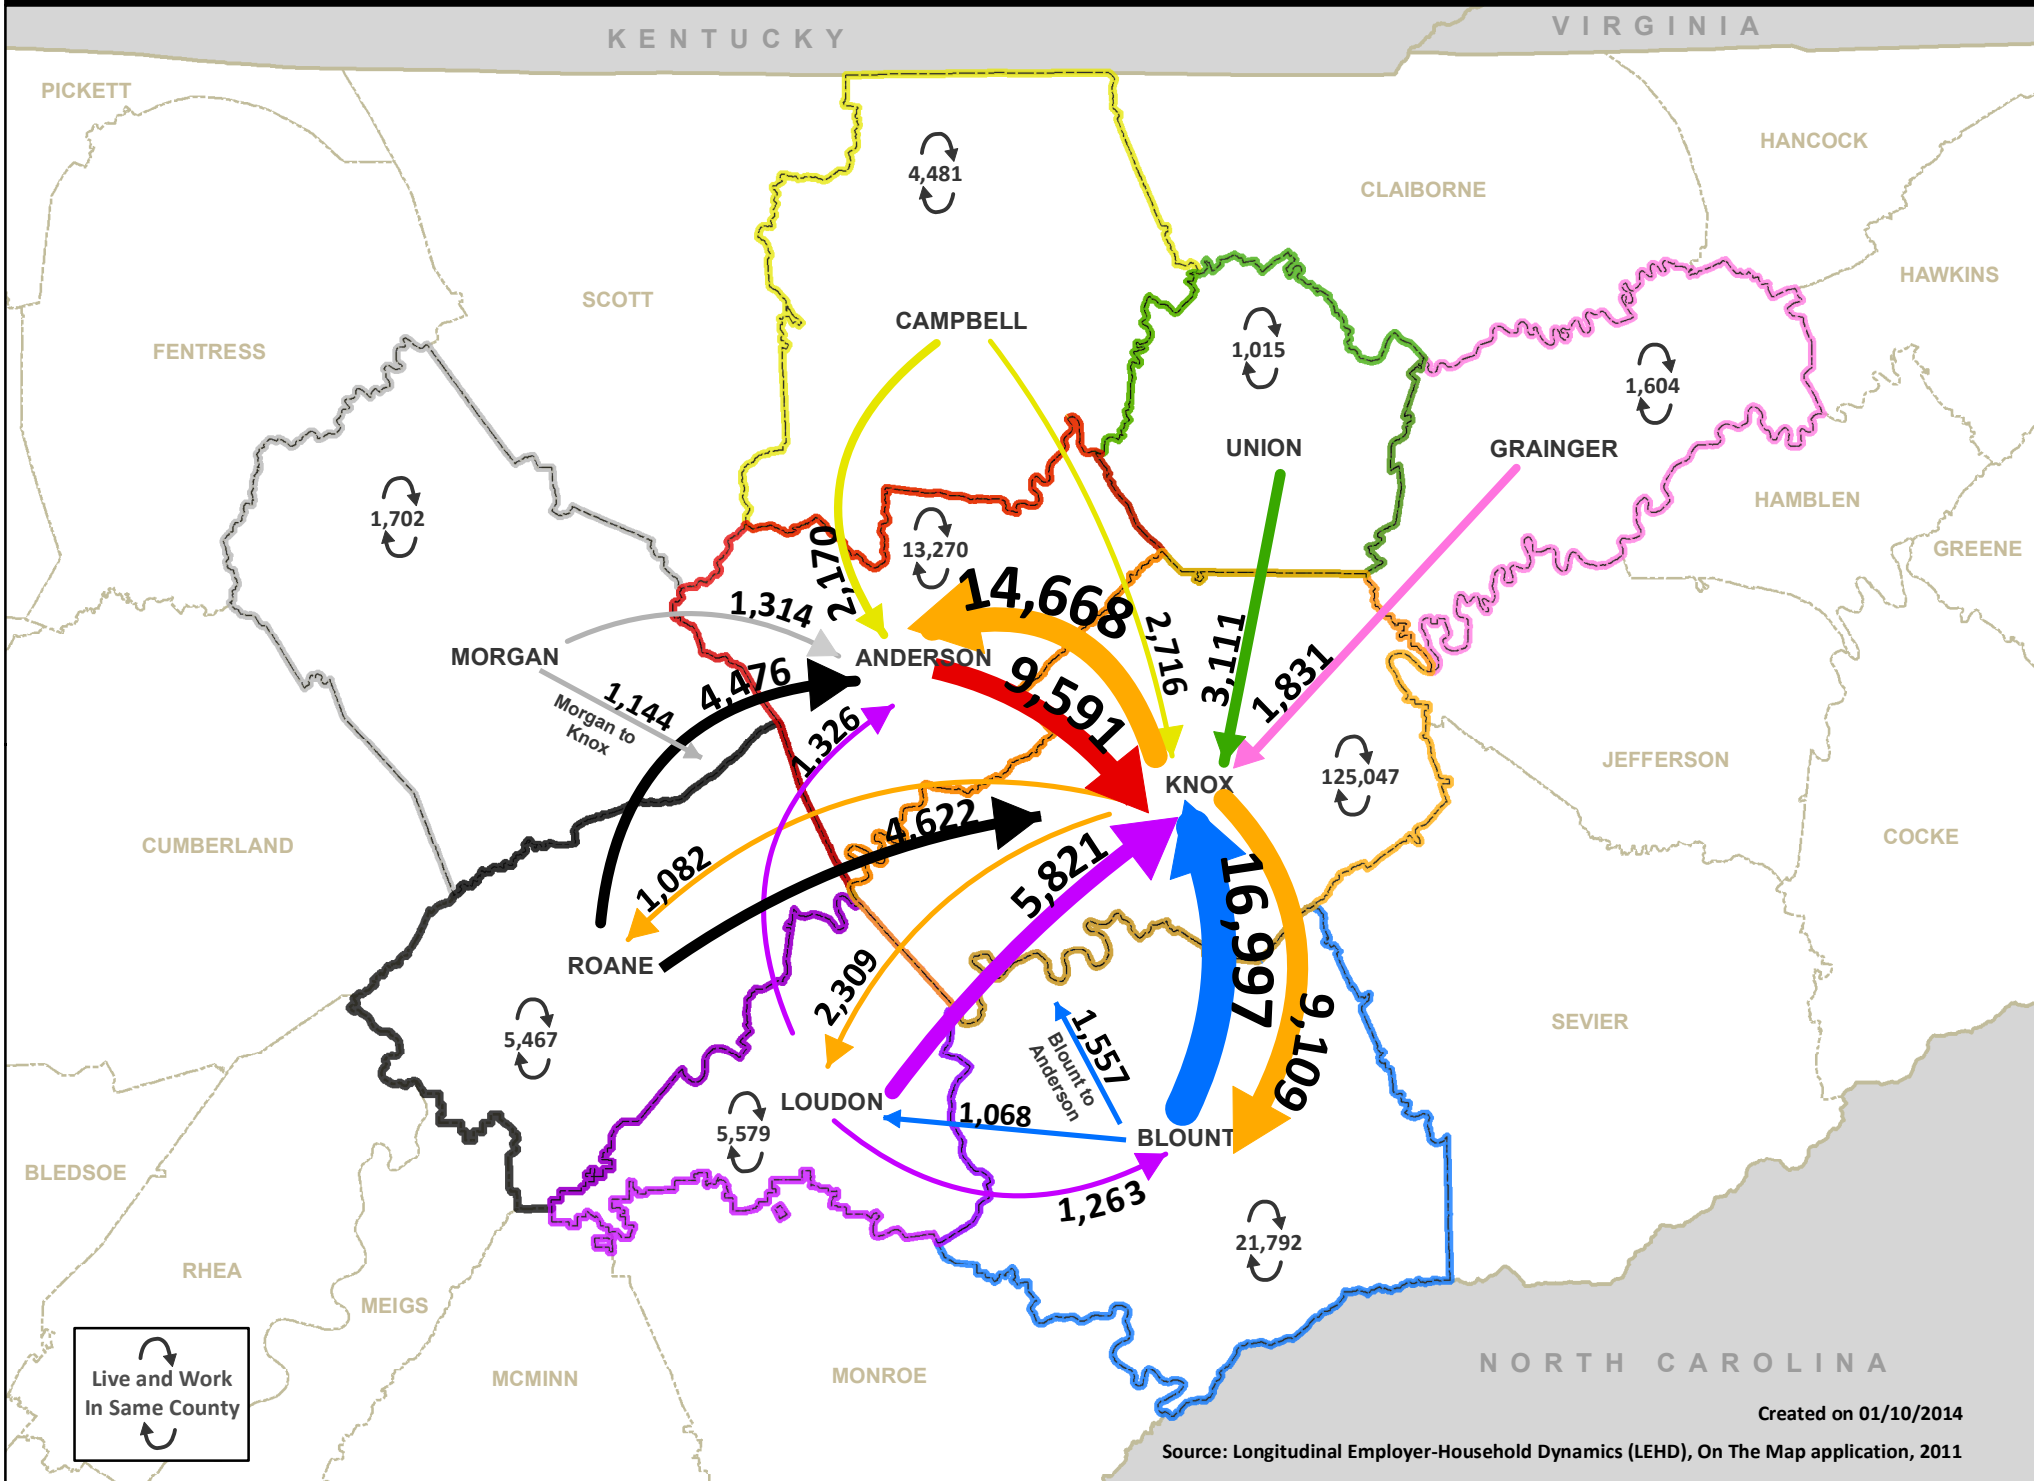

# RESIDENCE COUNTY TO WORKPLACE COUNTY FLOWS FOR KNOXVILLE MSA, 2011

**Anderson County In-Commuting Labor Force (27,934)**

**Anderson County Out-Commuting Labor Force (12,880)**