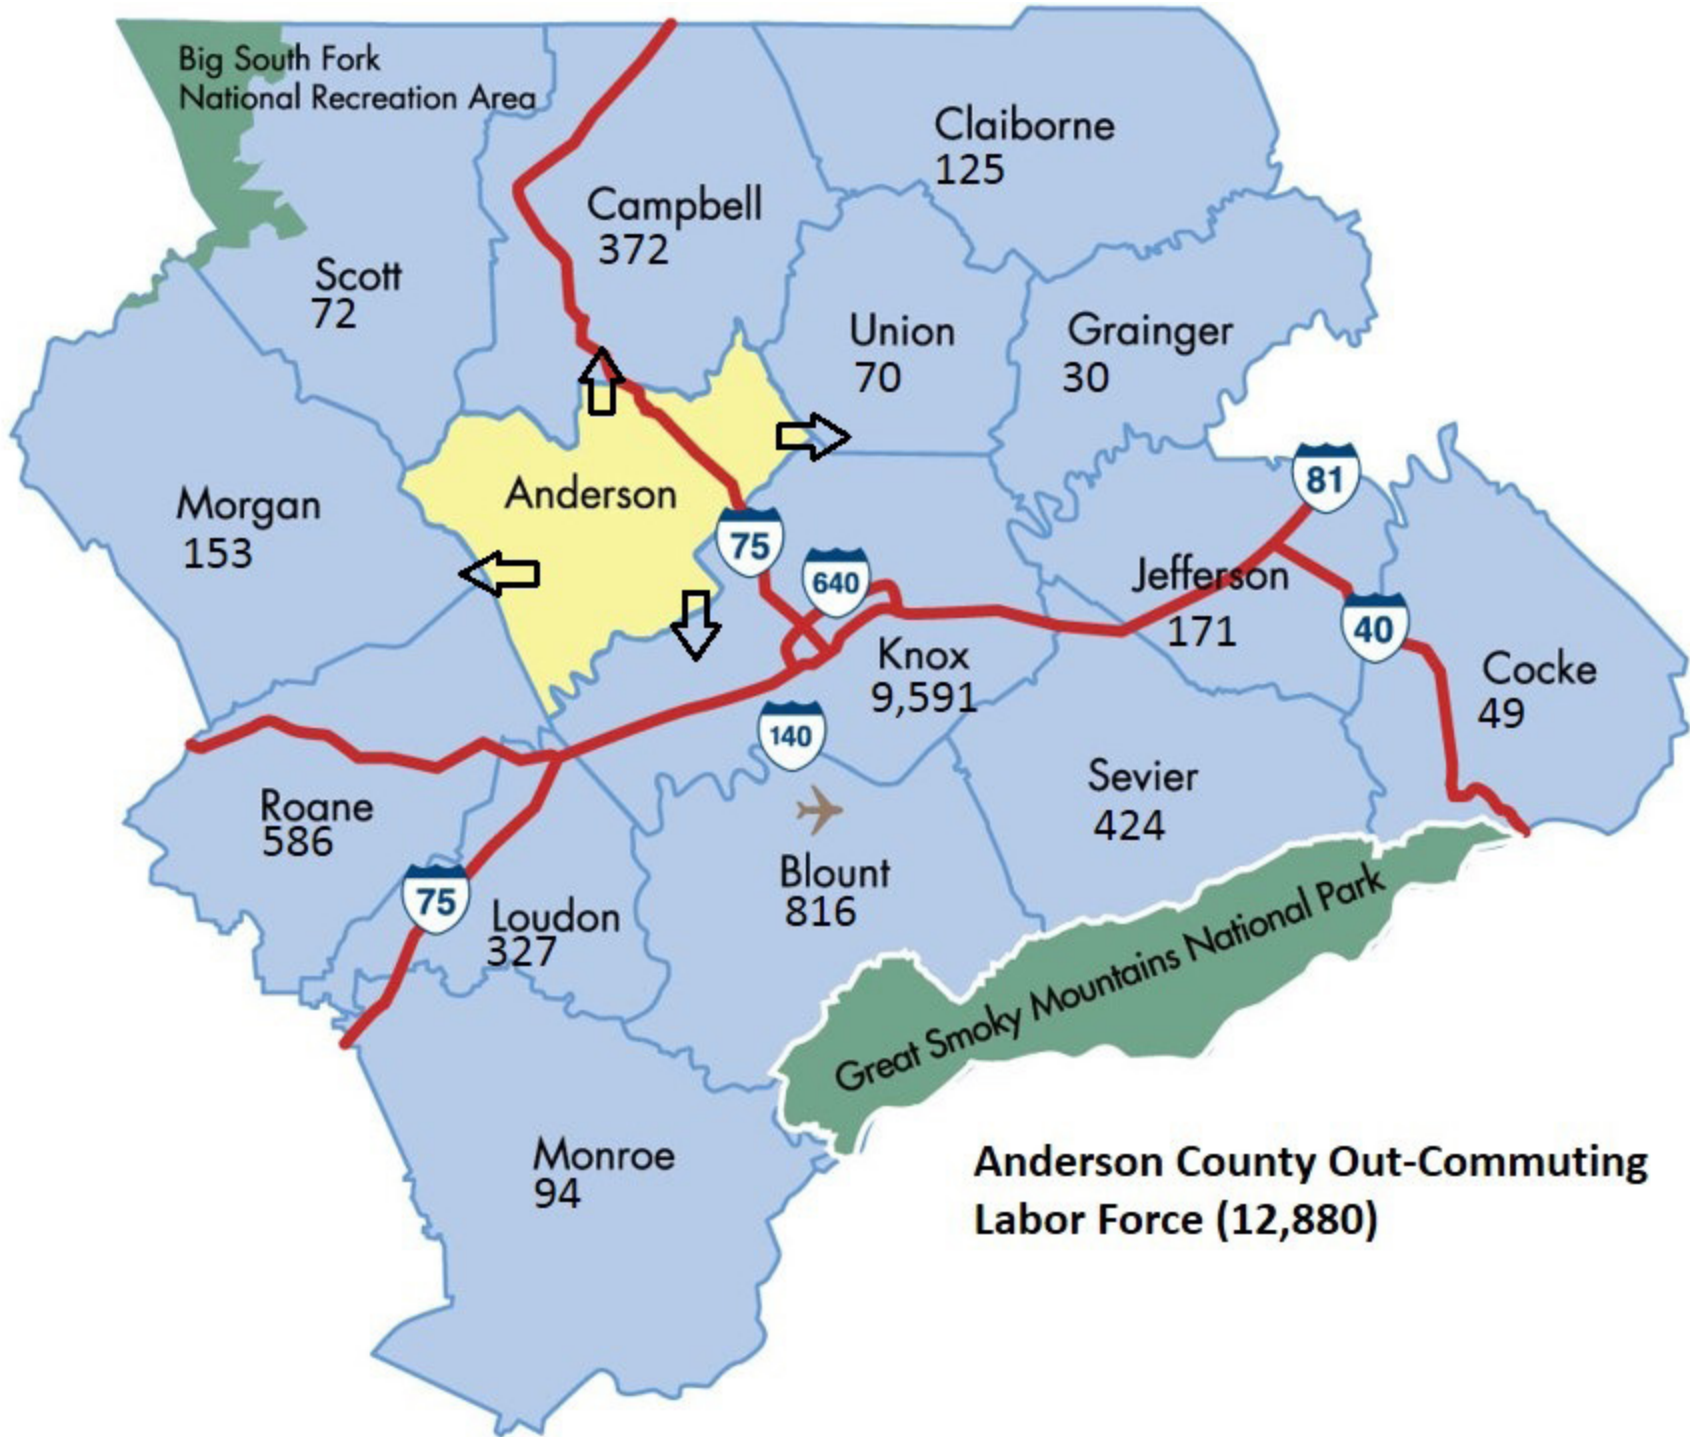

# RESIDENCE COUNTY TO WORKPLACE COUNTY FLOWS FOR KNOXVILLE MSA, 2011

**Anderson County In-Commuting Labor Force (27,934)**

**Anderson County Out-Commuting Labor Force (12,880)**