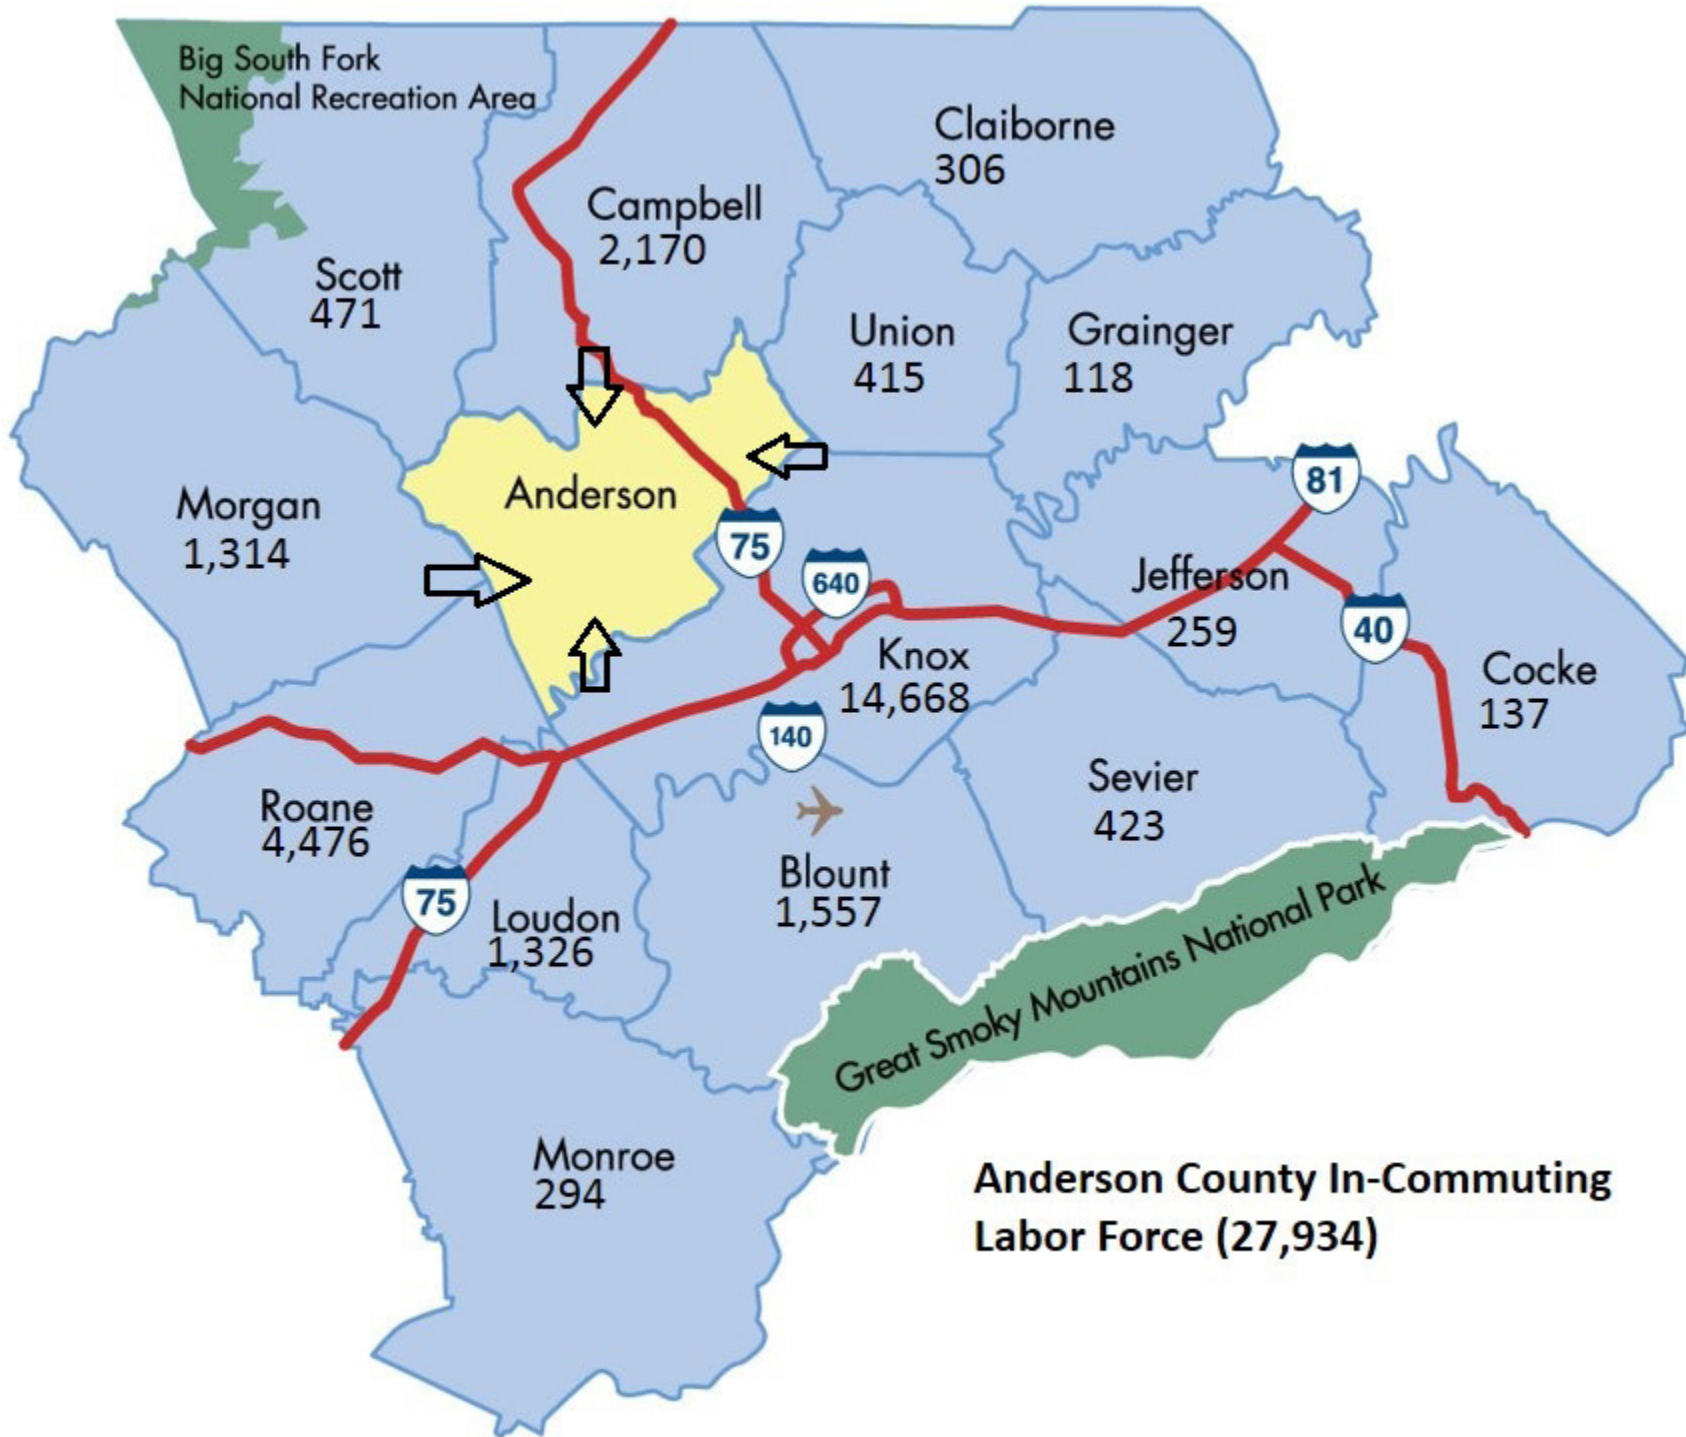

# RESIDENCE COUNTY TO WORKPLACE COUNTY FLOWS FOR KNOXVILLE MSA, 2011

**Anderson County In-Commuting Labor Force (27,934)**

**Anderson County Out-Commuting Labor Force (12,880)**