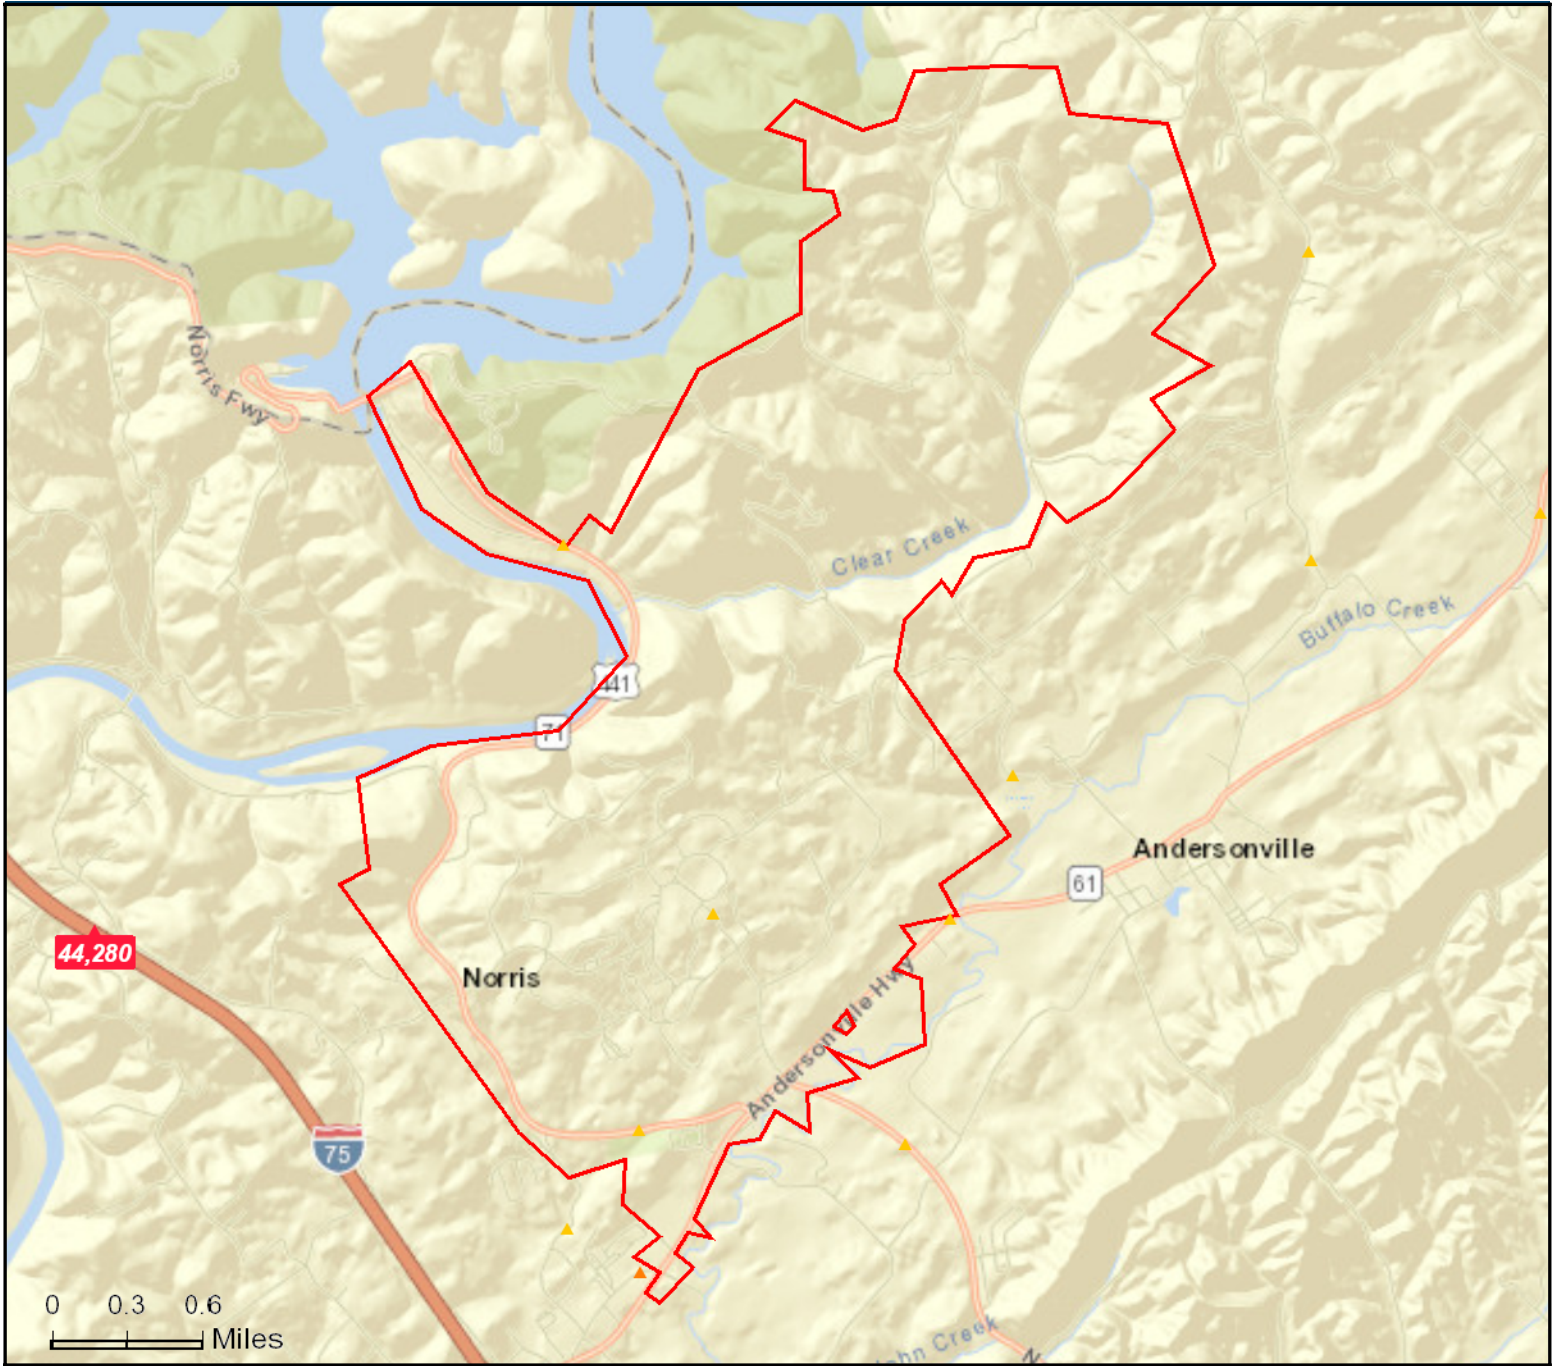

Norris City, TN
 Norris City, TN (4753600)
 Geography: Place

Prepared by Anderson County Chamber

Average Daily Traffic Volume

- ▲ Up to 6,000 vehicles per day
- ▲ 6,001 - 15,000
- ▲ 15,001 - 30,000
- ▲ 30,001 - 50,000
- ▲ 50,001 - 100,000
- ▲ More than 100,000 per day

Source: ©2017 Kalibrate Technologies