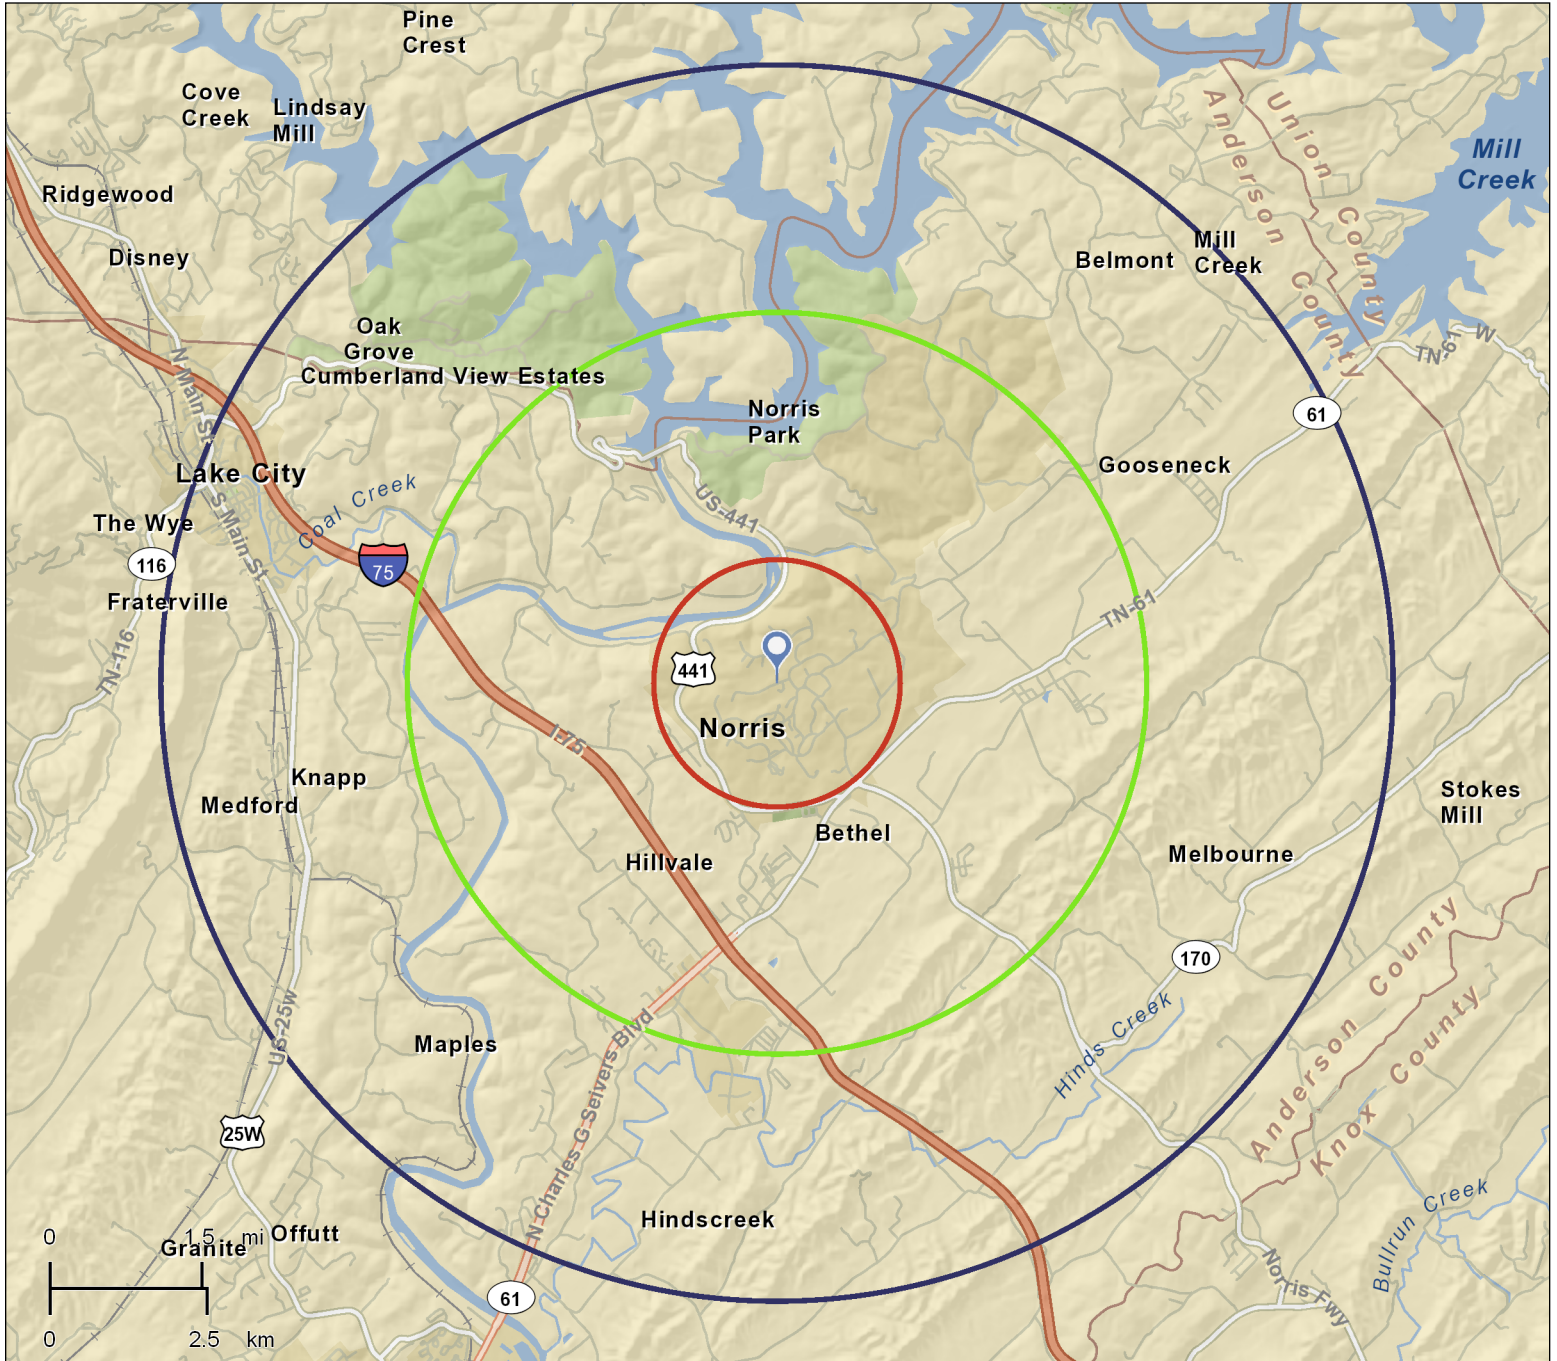

# Site Details Map

Norris  
20 Chestnut Dr, Norris, Tennessee, 37705  
Ring: 1, 3, 5 Miles

Prepared by Anderson County Chamber  
Latitude: 36.19742  
Longitude: -84.07437

**This site is located in:**

- City:** Norris city
- County:** Anderson County
- State:** Tennessee
- ZIP Code:** 37705
- Census Tract:** 47001020901
- Census Block Group:** 470010209011
- CBSA:** Knoxville, TN Metropolitan Statistical Area (28940)