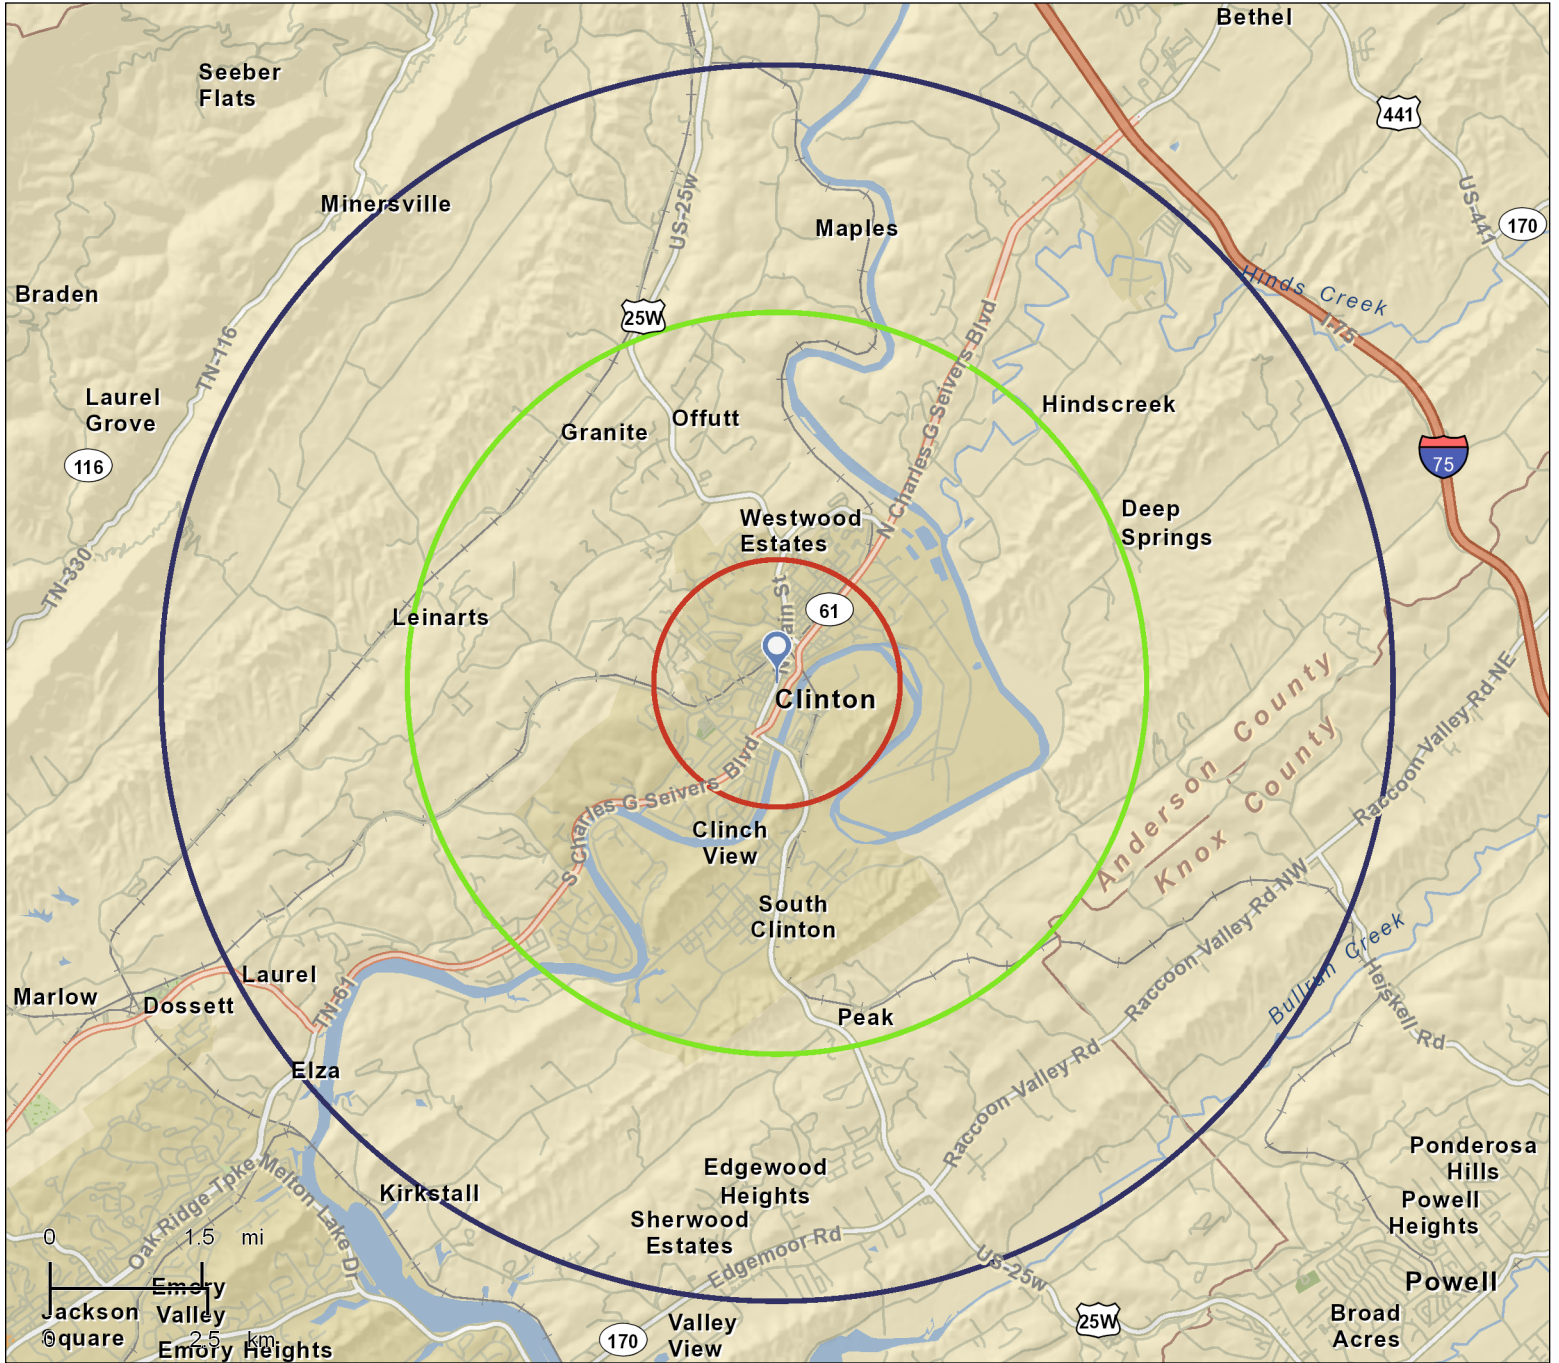

# Site Details Map

Downtown Clinton  
245 N Main St, Clinton, Tennessee, 37716  
Ring: 1, 3, 5 Miles

Prepared by Anderson County Chamber  
Latitude: 36.1017  
Longitude: -84.13259

**This site is located in:**

- City:** Clinton city
- County:** Anderson County
- State:** Tennessee
- ZIP Code:** 37716
- Census Tract:** 47001021202
- Census Block Group:** 470010212023
- CBSA:** Knoxville, TN Metropolitan Statistical Area (28940)