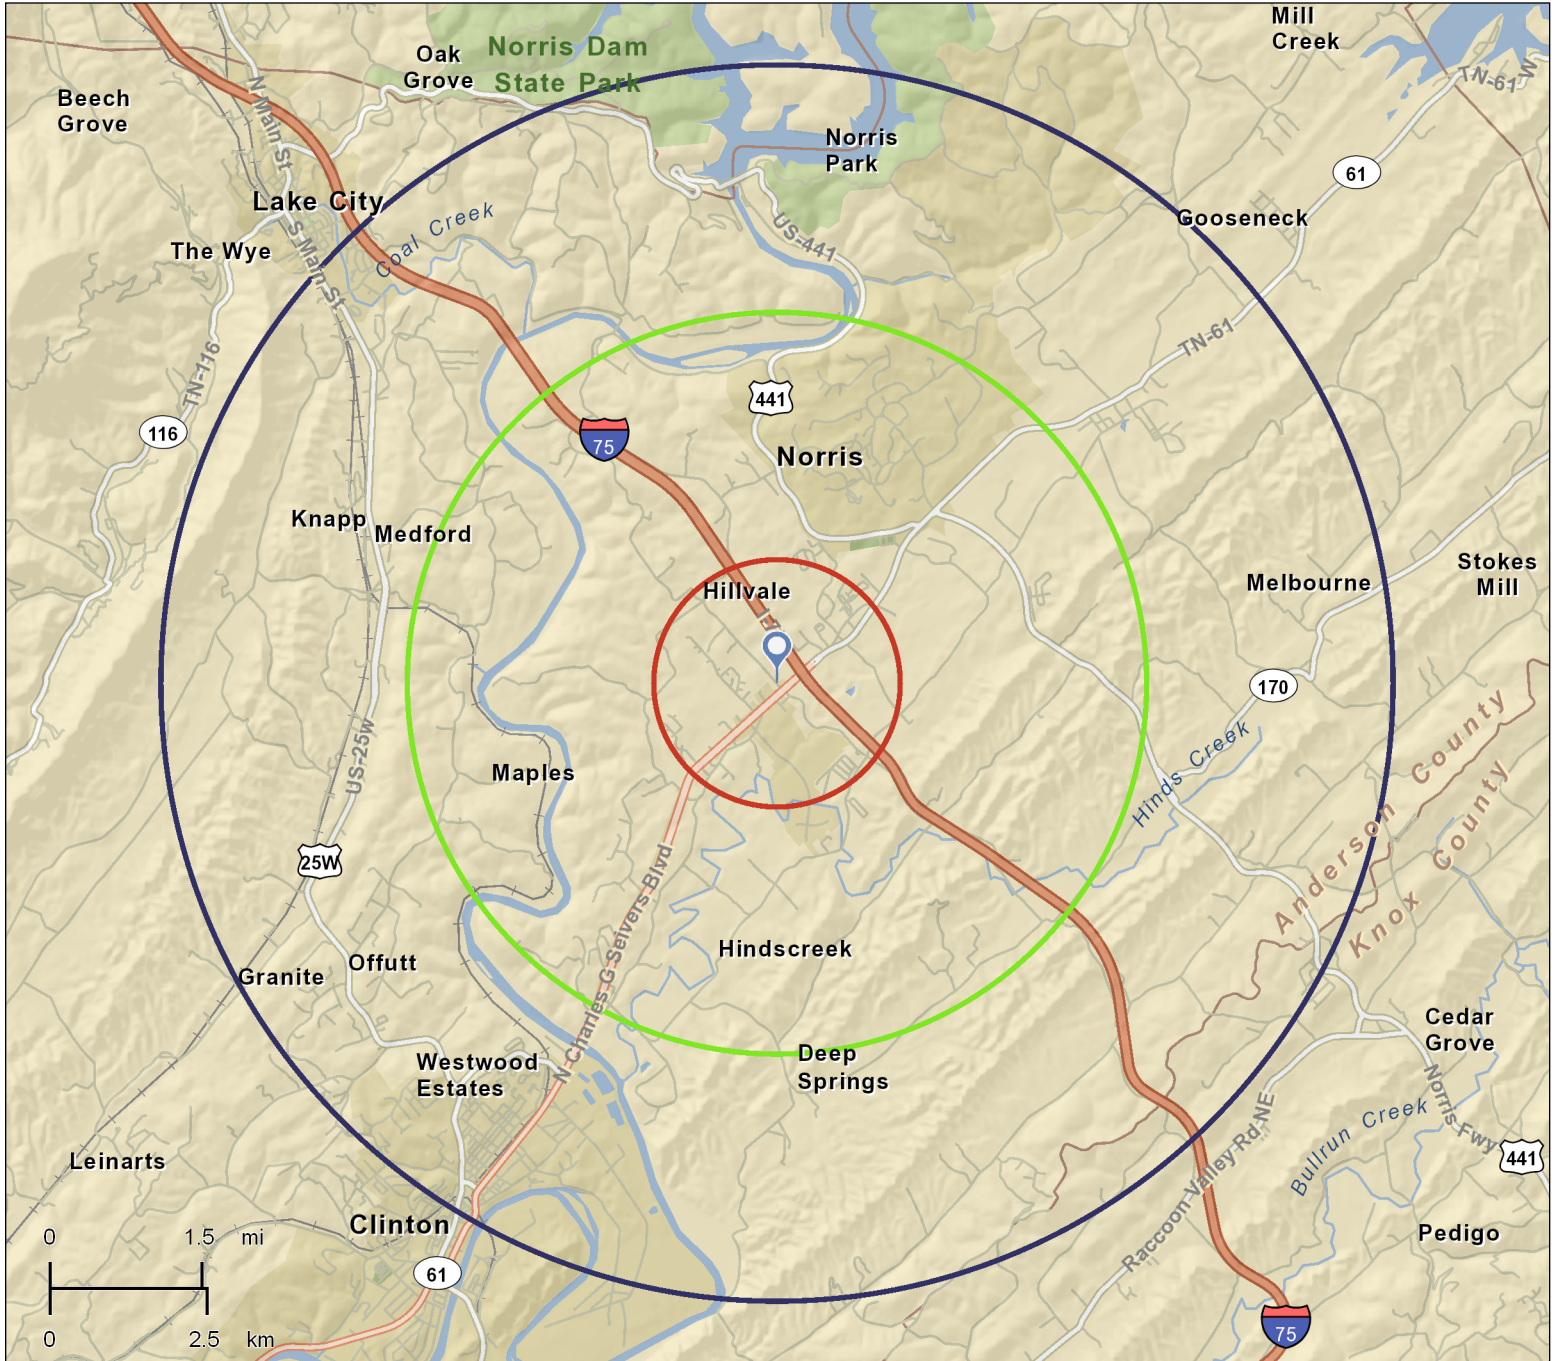

Site Details Map

Clinton I-75
110 Hillvale Rd, Clinton, Tennessee, 37716
Ring: 1, 3, 5 Miles

Prepared by Anderson County Chamber
Latitude: 36.16559
Longitude: -84.08563

This site is located in:

- City:** Clinton city
- County:** Anderson County
- State:** Tennessee
- ZIP Code:** 37716
- Census Tract:** 47001020902
- Census Block Group:** 470010209022
- CBSA:** Knoxville, TN Metropolitan Statistical Area (28940)