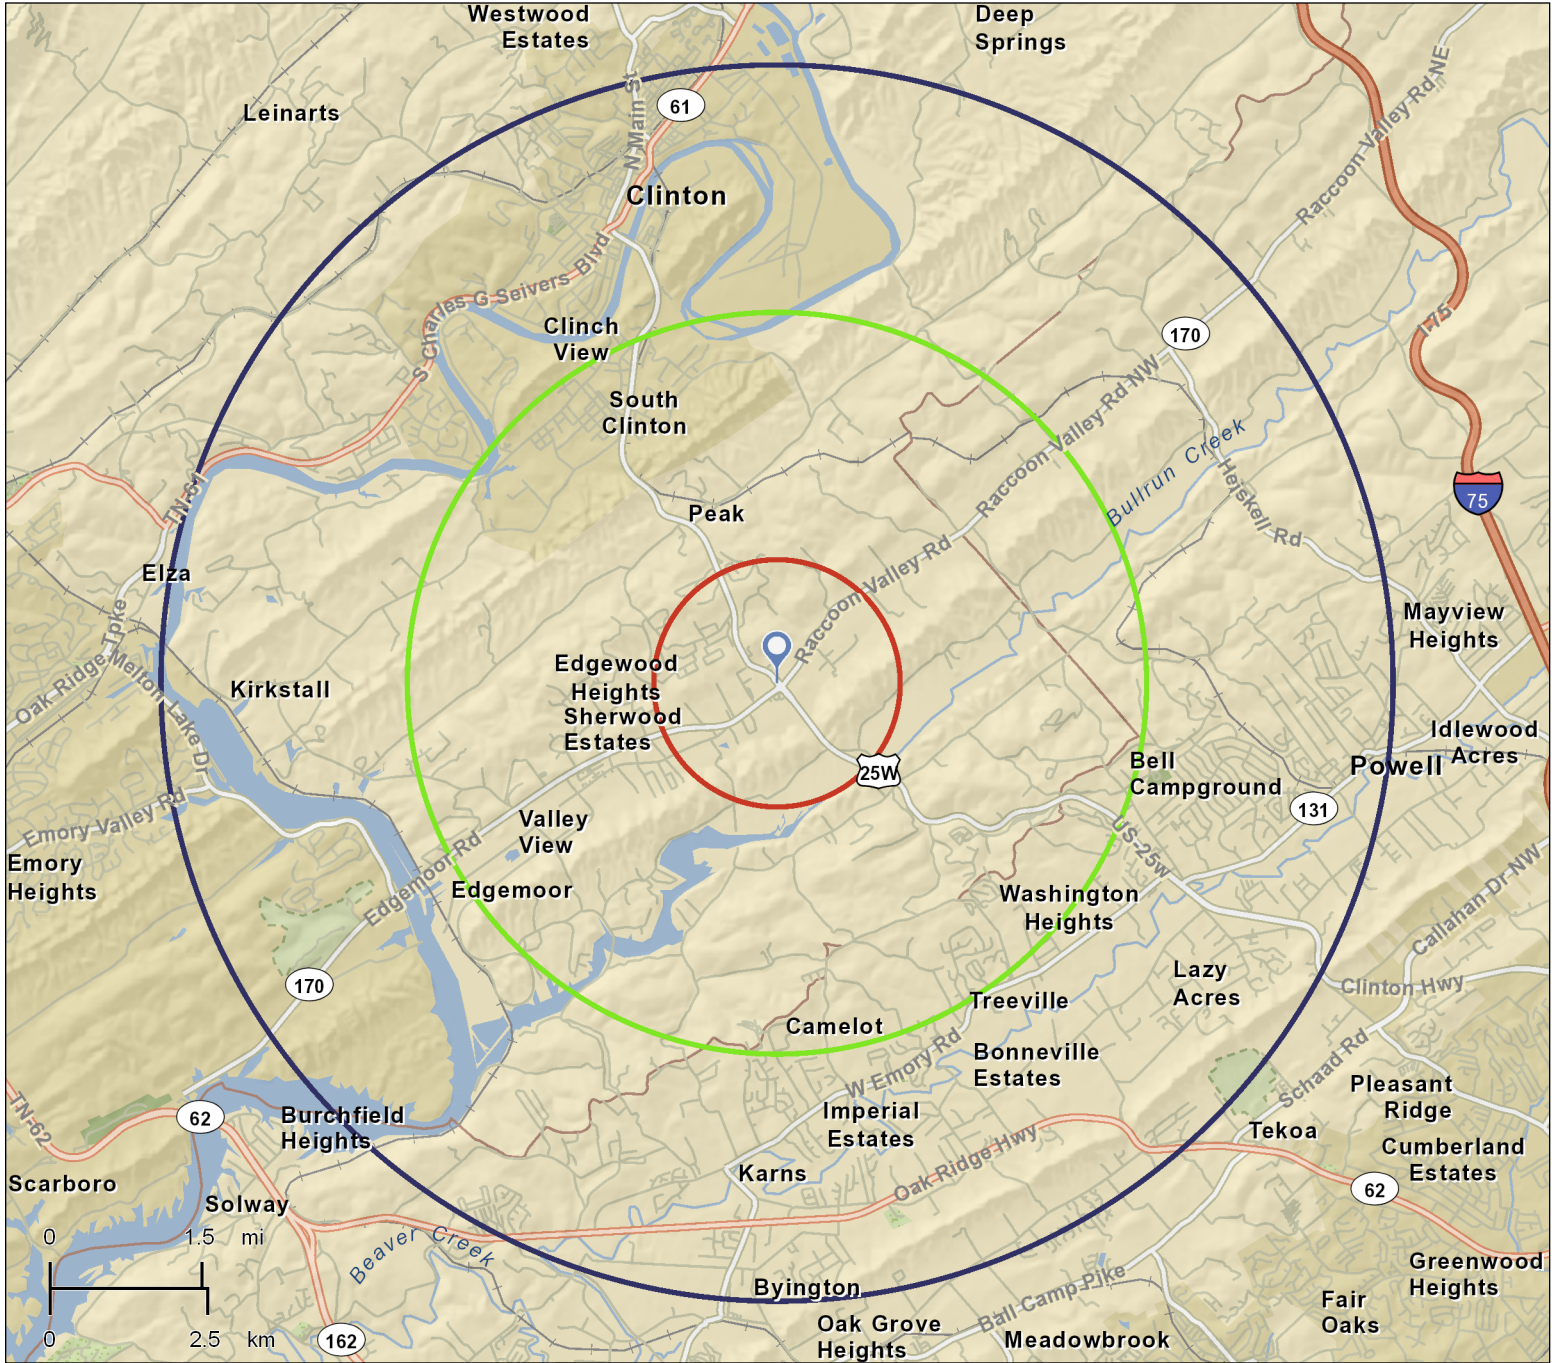

Site Details Map

Claxton
2218 Clinton Hwy, Powell, Tennessee, 37849
Ring: 1, 3, 5 Miles

Prepared by Anderson County Chamber
Latitude: 36.04259
Longitude: -84.11099

This site is located in:

- City:** ---
- County:** Anderson County
- State:** Tennessee
- ZIP Code:** 37849
- Census Tract:** 47001021302
- Census Block Group:** 470010213022
- CBSA:** Knoxville, TN Metropolitan Statistical Area (28940)